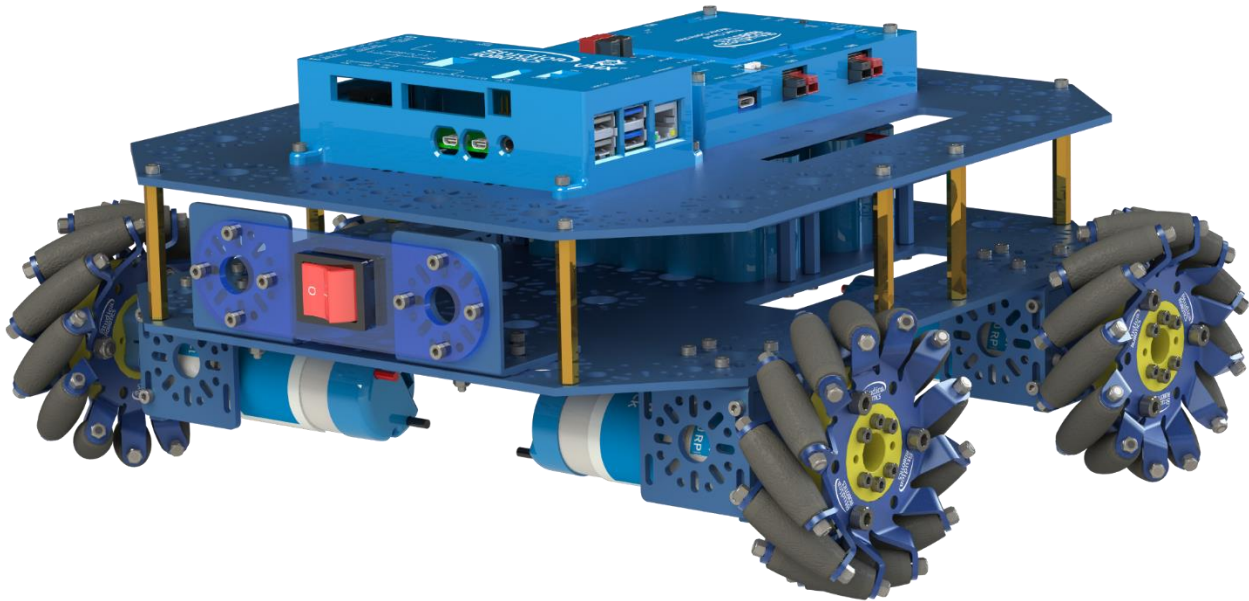

# VMX FRC Training Bot

#74000

| Description   | Part # | Image   | In Pack | In Kit |
|---|--------|---|---------|--------|
| 12V 3,000 mAh NiMH Battery Pack, PP45                     | 70018  |  | 1       | 2      |
| NiMH Battery Pack Charger, PP45                           | 70019  |  | 1       | 1      |
| Remote Control Device                                     | 70112  |  | 1       | 1      |
| 2.5mm Hex Ball End Screwdriver                            | 70142  |  | 1       | 1      |
| Combination Wrench, 5.5mm                                 | 70145  |  | 1       | 1      |
| Titan Quad  | 70152  |  | 1       | 1      |
| VMX Wire Pack   | 70160  |  | 1       | 1      |
| Titan Cable Pack w/1 CAN Cable & 2 JST-VH to JST-VH Cable | 70162  |  | 1       | 1      |